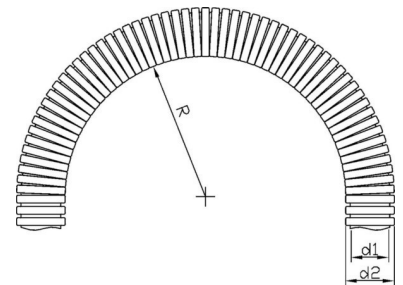

Corrugated plastic hose PURRB-36G

Allgemeine Informationen

Products_Model	ET0587500
EAN	
Producer	Reiku
Producer-Model	PURRB-36G
Producer-Typ	PURRB-36G
min. Order	
Class	Kunststoff-Wellschlauch

Technische Informationen