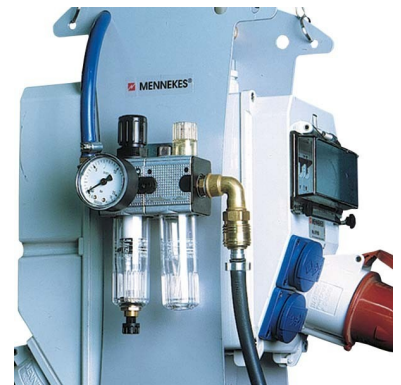

## Cover frame for domestic switching devices 18431

### Allgemeine Informationen

Products_Model	ET1002259
EAN	4015394209508
Producer	Mennekes
Producer-Model	18431
Producer-Typ	18431
min. Order	
Class	Abdeckrahmen