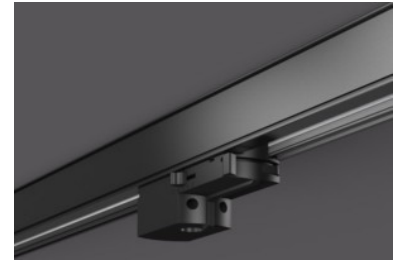

Electrical accessories for luminaires Black 701055.013

Allgemeine Informationen

Products_Model	ET1579258
EAN	4051859033981
Producer	RZB Zimmermann
Producer-Model	701055.013
Producer-Typ	701055.013
min. Order	
Class	Elektrisches Zubehör für Leuchten

Technische Informationen

Art des Zubehörs

Farbe

Ader-Zahl

[Electrical accessories for luminaires Black 701055.013 online kaufen](#)