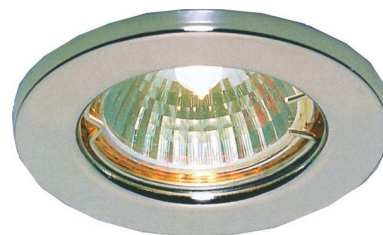

## Downlight Built-in LV halogen lamp GX5.3 53000

### Allgemeine Informationen

Products_Model	ET1578311
EAN	4034451530003
Producer	Scharnberger+Has.
Producer-Model	53000
Producer-Typ	53000
min. Order	
Class	Downlight starr/schwenkbar