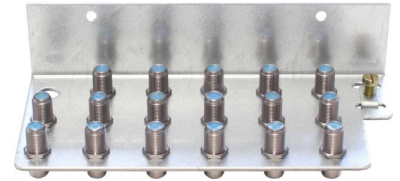

## Accessories for earthing and lightning Earthing block 00720018

### Allgemeine Informationen

Products_Model	ET1908503
EAN	4026187191184
Producer	Astro Strobel
Producer-Model	00720018
Producer-Typ	ESF 17
min. Order	
Class	Erdungsplatte