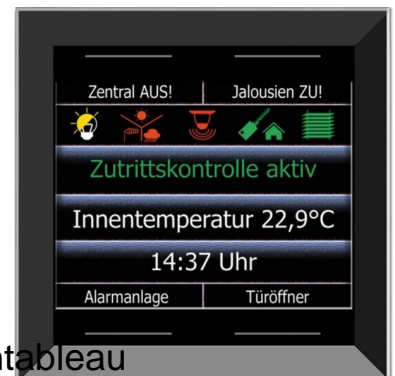

## Signalling and operation panel for bus system 30230

### Allgemeine Informationen

Products_Model	ET6515718
EAN	
Producer	Issendorff
Producer-Model	30230
Producer-Typ	LCN-GTS4DB
min. Order	
Class	Bussystem-Melde-/Bedientableau