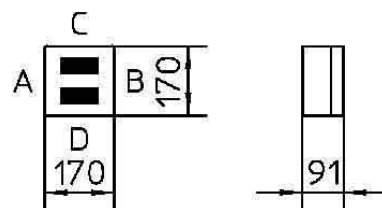

Box/housing for surface mounting on the wall/ceiling 136288

Allgemeine Informationen

Products_Model ET6800238

EAN

Producer Stahl

Producer-Model 136288

Producer-Typ 8146/1S71-C1271

min. Order

Class Dose, Gehäuse für Montage auf der Wand/Decke

Technische Informationen

Explosionsgeprüfte Ausführung

Für Ex-Zone Gas

Für Ex-Zone Staub

[Box/housing for surface mounting on the wall/ceiling 136288 online kaufen](#)