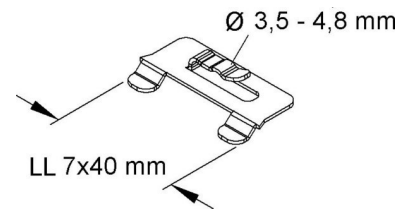

## Connector for cable support system GRBA 40 E2

### Allgemeine Informationen

|                |                               |
|----------------|-------------------------------|
| Products_Model | ET5410868                     |
| EAN            | 4013339948390                 |
| Producer       | Niadax                        |
| Producer-Model | GRBA 40 E2                    |
| Producer-Typ   | GRBA 40 E2                    |
| min. Order     |                               |
| Class          | Verbinder für Kabeltragsystem |