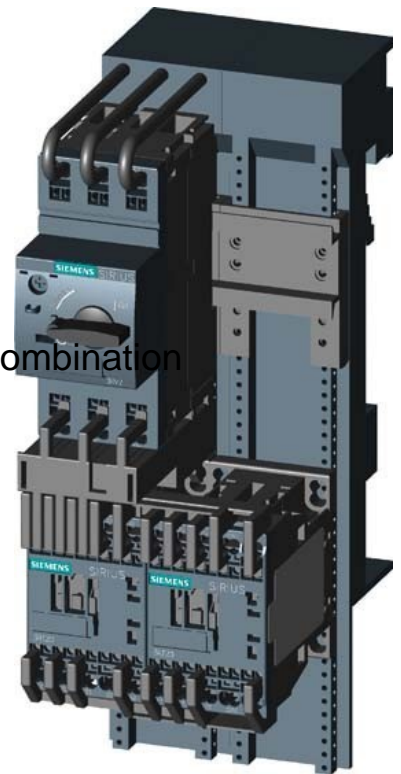

Motor starter combination Reversing starter 3RA22100HH152BB4

Allgemeine Informationen

Products_Model	ET0785756
EAN	4011209797437
Producer	Siemens Indus.Sector
Producer-Model	3RA22100HH152BB4
Producer-Typ	3RA2210-0HH15-2BB4
min. Order	
Class	Motorstarter/Motorstarterkombination

[Motor starter combination Reversing starter 3RA22100HH152BB4 online kaufen](#)