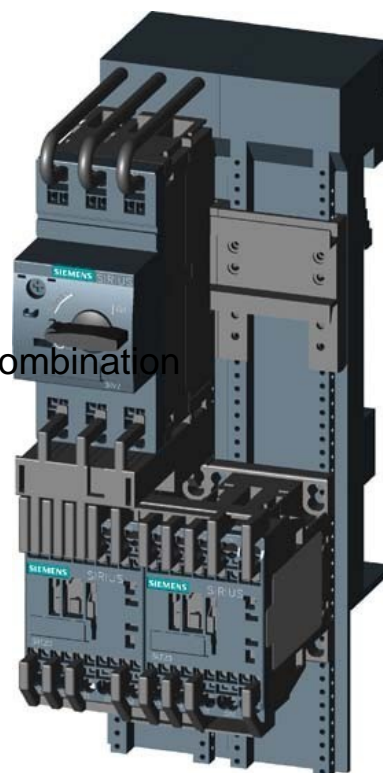

Motor starter combination Reversing starter 3RA22100HA152BB4

Allgemeine Informationen

Products_Model	ET0785750
EAN	4011209794405
Producer	Siemens Indus.Sector
Producer-Model	3RA22100HA152BB4
Producer-Typ	3RA2210-0HA15-2BB4
min. Order	
Class	Motorstarter/Motorstarterkombination

[Motor starter combination Reversing starter 3RA22100HA152BB4 online kaufen](#)