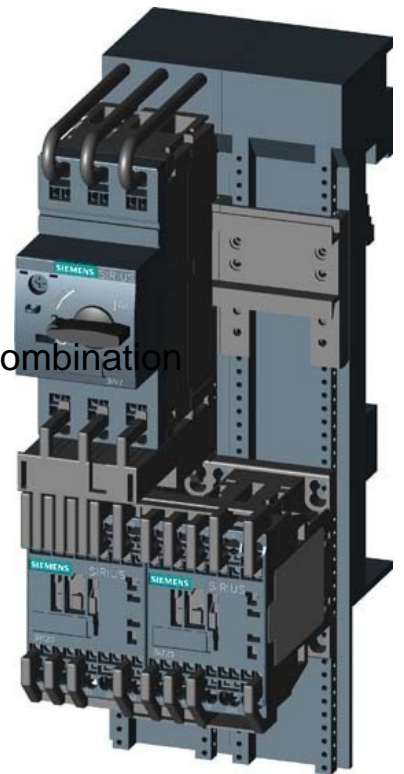

Motor starter combination Reversing starter 3RA22100CD152AP0

Allgemeine Informationen

| | |
|----------------|--------------------------------------|
| Products_Model | ET0785710 |
| EAN | 4011209798229 |
| Producer | Siemens Indus.Sector |
| Producer-Model | 3RA22100CD152AP0 |
| Producer-Typ | 3RA2210-0CD15-2AP0 |
| min. Order | |
| Class | Motorstarter/Motorstarterkombination |

[Motor starter combination Reversing starter 3RA22100CD152AP0 online kaufen](#)