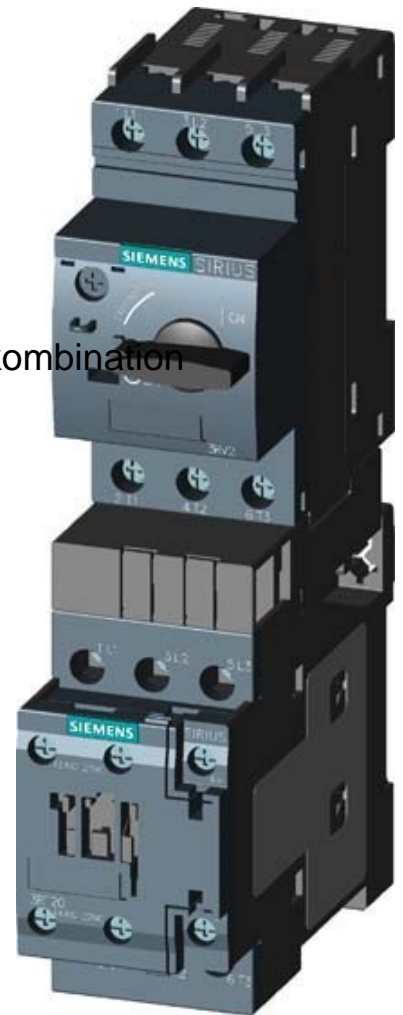

## Motor starter combination Direct starter 3RA21101JA161BB4

### Allgemeine Informationen

Products_Model	ET0785584
EAN	4011209793828
Producer	Siemens Indus.Sector
Producer-Model	3RA21101JA161BB4
Producer-Typ	3RA2110-1JA16-1BB4
min. Order	
Class	Motorstarter/Motorstarterkombination

[Motor starter combination Direct starter 3RA21101JA161BB4 online kaufen](#)