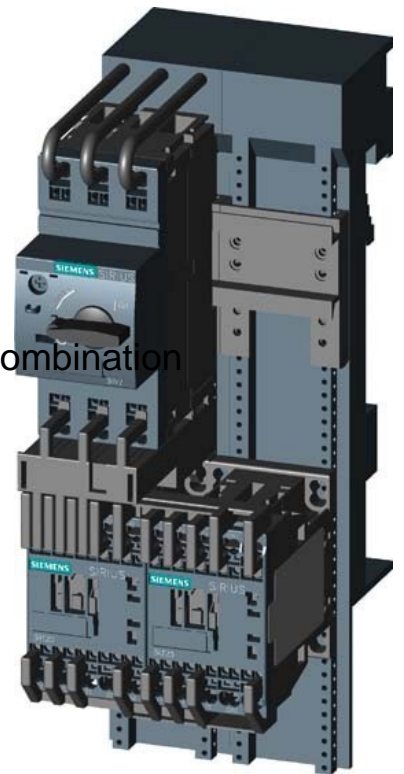

## Motor starter combination Reversing starter 3RA22204DH270BB4

### Allgemeine Informationen

Products_Model	ET0786204
EAN	4011209797567
Producer	Siemens Indus.Sector
Producer-Model	3RA22204DH270BB4
Producer-Typ	3RA2220-4DH27-0BB4
min. Order	
Class	Motorstarter/Motorstarterkombination

[Motor starter combination Reversing starter 3RA22204DH270BB4 online kaufen](#)