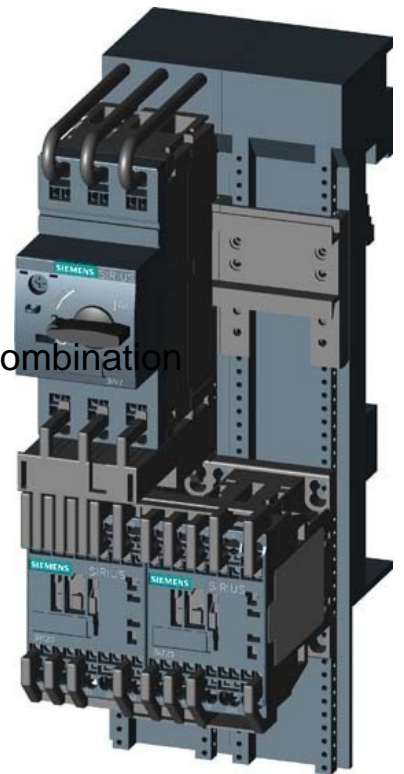

## Motor starter combination Reversing starter 3RA22204DF270BB4

### Allgemeine Informationen

Products_Model	ET0786202
EAN	4011209795693
Producer	Siemens Indus.Sector
Producer-Model	3RA22204DF270BB4
Producer-Typ	3RA2220-4DF27-0BB4
min. Order	
Class	Motorstarter/Motorstarterkombination

[Motor starter combination Reversing starter 3RA22204DF270BB4 online kaufen](#)