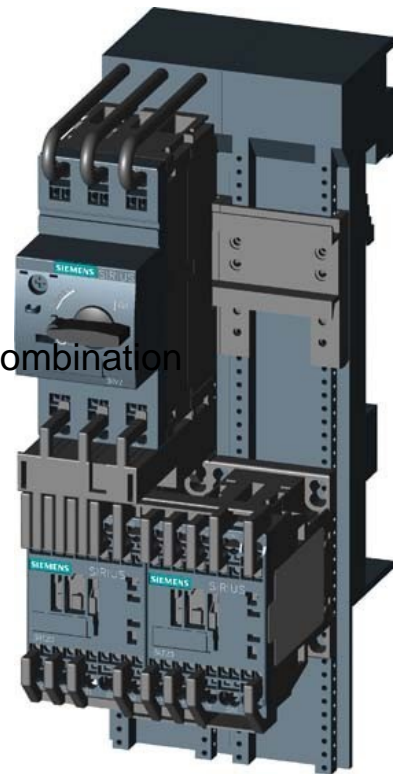

Motor starter combination Reversing starter 3RA22101JA162BB4

Allgemeine Informationen

Products_Model	ET0785842
EAN	4011209794658
Producer	Siemens Indus.Sector
Producer-Model	3RA22101JA162BB4
Producer-Typ	3RA2210-1JA16-2BB4
min. Order	
Class	Motorstarter/Motorstarterkombination

[Motor starter combination Reversing starter 3RA22101JA162BB4 online kaufen](#)