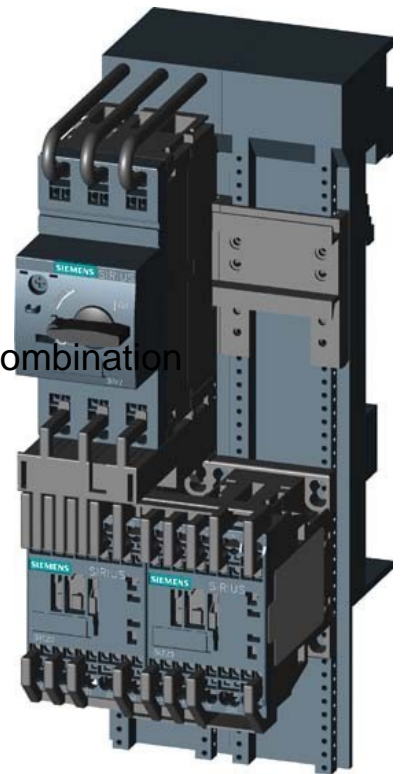

## Motor starter combination Reversing starter 3RA22101FH152BB4

### Allgemeine Informationen

Products_Model	ET0785824
EAN	4011209797376
Producer	Siemens Indus.Sector
Producer-Model	3RA22101FH152BB4
Producer-Typ	3RA2210-1FH15-2BB4
min. Order	
Class	Motorstarter/Motorstarterkombination

[Motor starter combination Reversing starter 3RA22101FH152BB4 online kaufen](#)