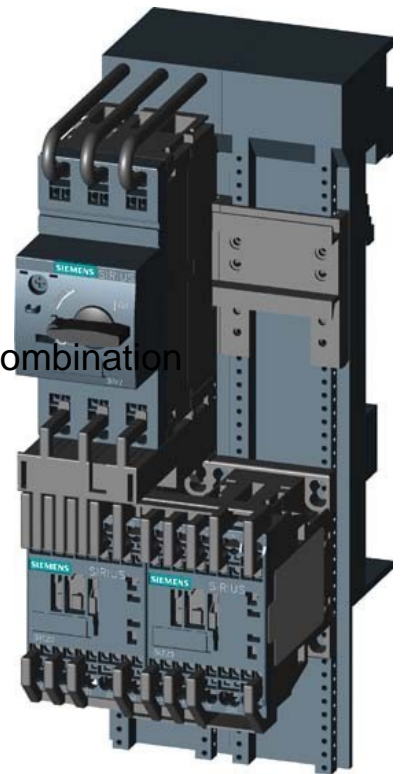

Motor starter combination Reversing starter 3RA22101AD152BB4

Allgemeine Informationen

Products_Model	ET0785777
EAN	4011209797963
Producer	Siemens Indus.Sector
Producer-Model	3RA22101AD152BB4
Producer-Typ	3RA2210-1AD15-2BB4
min. Order	
Class	Motorstarter/Motorstarterkombination

[Motor starter combination Reversing starter 3RA22101AD152BB4 online kaufen](#)