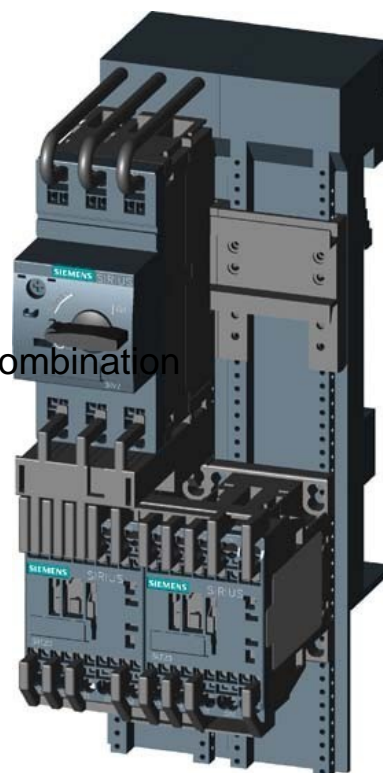

## Motor starter combination Reversing starter 3RA22100FE152BB4

### Allgemeine Informationen

Products_Model	ET0785737
EAN	4011209795549
Producer	Siemens Indus.Sector
Producer-Model	3RA22100FE152BB4
Producer-Typ	3RA2210-0FE15-2BB4
min. Order	
Class	Motorstarter/Motorstarterkombination

[Motor starter combination Reversing starter 3RA22100FE152BB4 online kaufen](#)