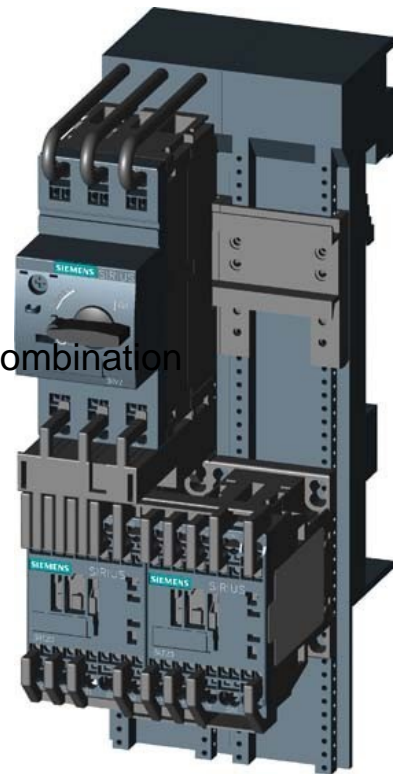

Motor starter combination Reversing starter 3RA22100FE152BB4

Allgemeine Informationen

Products_Model	ET0785737
EAN	4011209795549
Producer	Siemens Indus.Sector
Producer-Model	3RA22100FE152BB4
Producer-Typ	3RA2210-0FE15-2BB4
min. Order	
Class	Motorstarter/Motorstarterkombination

[Motor starter combination Reversing starter 3RA22100FE152BB4 online kaufen](#)