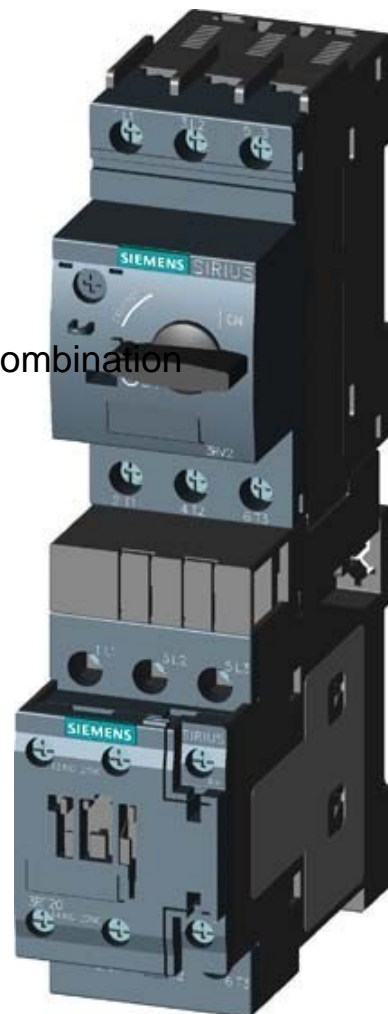

## Motor starter combination Direct starter 3RA21100HD151BB4

### Allgemeine Informationen

Products_Model	ET0785480
EAN	4011209796614
Producer	Siemens Indus.Sector
Producer-Model	3RA21100HD151BB4
Producer-Typ	3RA2110-0HD15-1BB4
min. Order	
Class	Motorstarter/Motorstarterkombination

[Motor starter combination Direct starter 3RA21100HD151BB4 online kaufen](#)