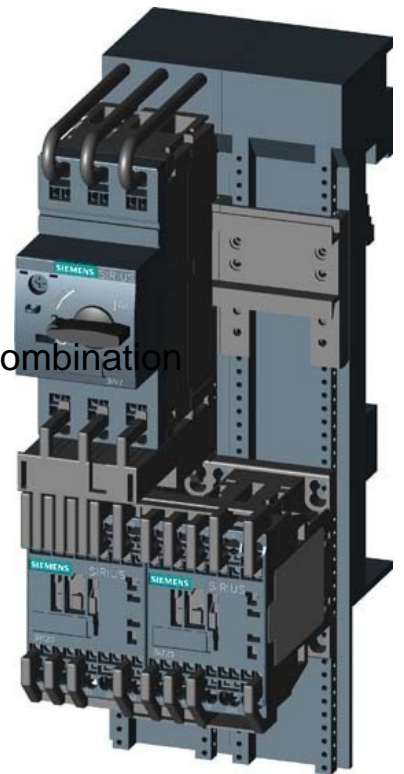

## Motor starter combination Reversing starter 3RA22204EB270BB4

### Allgemeine Informationen

Products_Model	ET0786206
EAN	4011209860889
Producer	Siemens Indus.Sector
Producer-Model	3RA22204EB270BB4
Producer-Typ	3RA2220-4EB27-0BB4
min. Order	
Class	Motorstarter/Motorstarterkombination

[Motor starter combination Reversing starter 3RA22204EB270BB4 online kaufen](#)