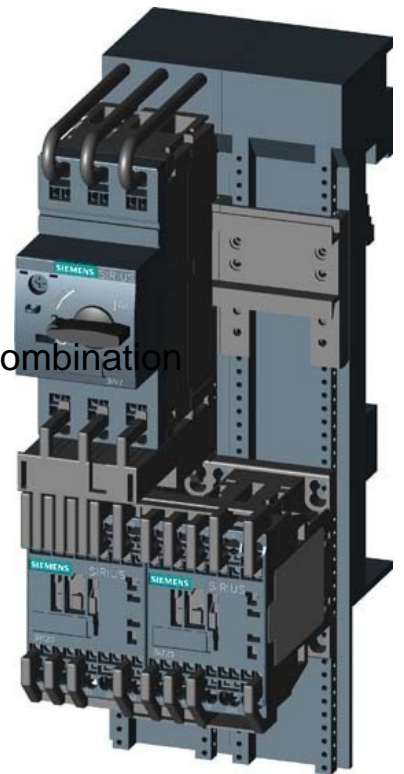

## Motor starter combination Reversing starter 3RA22101KD172BB4

### Allgemeine Informationen

Products_Model	ET0785852
EAN	4011209798014
Producer	Siemens Indus.Sector
Producer-Model	3RA22101KD172BB4
Producer-Typ	3RA2210-1KD17-2BB4
min. Order	
Class	Motorstarter/Motorstarterkombination

[Motor starter combination Reversing starter 3RA22101KD172BB4 online kaufen](#)