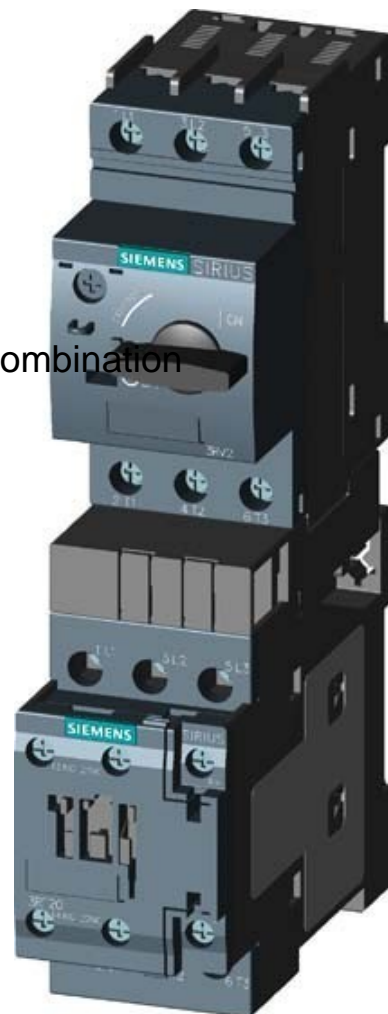

## Motor starter combination Direct starter 3RA21204CA270BB4

### Allgemeine Informationen

|                |                                      |
|----------------|--------------------------------------|
| Products_Model | ET0785674                            |
| EAN            | 4011209793958                        |
| Producer       | Siemens Indus.Sector                 |
| Producer-Model | 3RA21204CA270BB4                     |
| Producer-Typ   | 3RA2120-4CA27-0BB4                   |
| min. Order     |                                      |
| Class          | Motorstarter/Motorstarterkombination |

[Motor starter combination Direct starter 3RA21204CA270BB4 online kaufen](#)