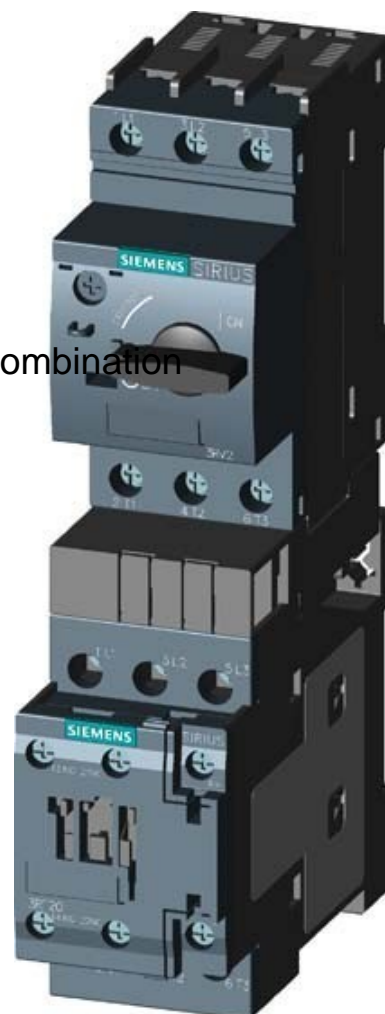

## Motor starter combination Direct starter 3RA21100HA151BB4

### Allgemeine Informationen

Products_Model	ET0785478
EAN	4011209793736
Producer	Siemens Indus.Sector
Producer-Model	3RA21100HA151BB4
Producer-Typ	3RA2110-0HA15-1BB4
min. Order	
Class	Motorstarter/Motorstarterkombination

[Motor starter combination Direct starter 3RA21100HA151BB4 online kaufen](#)