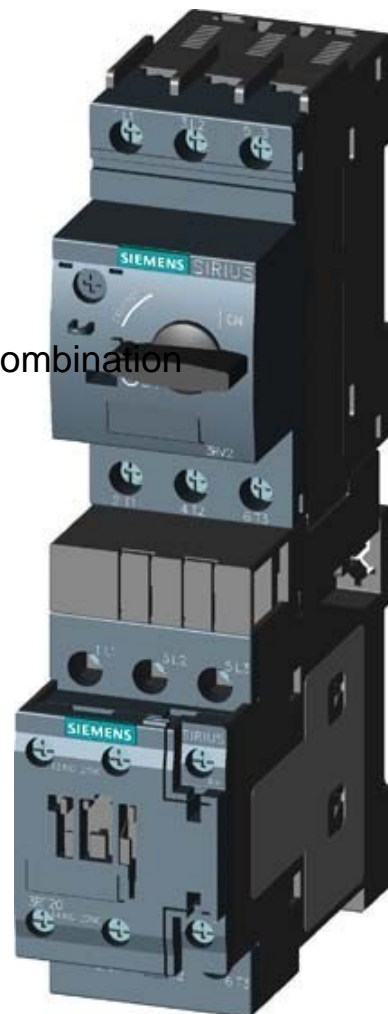

## Motor starter combination Direct starter 3RA21100DE151BB4

### Allgemeine Informationen

Products_Model	ET0785375
EAN	4011209795037
Producer	Siemens Indus.Sector
Producer-Model	3RA21100DE151BB4
Producer-Typ	3RA2110-0DE15-1BB4
min. Order	
Class	Motorstarter/Motorstarterkombination

[Motor starter combination Direct starter 3RA21100DE151BB4 online kaufen](#)