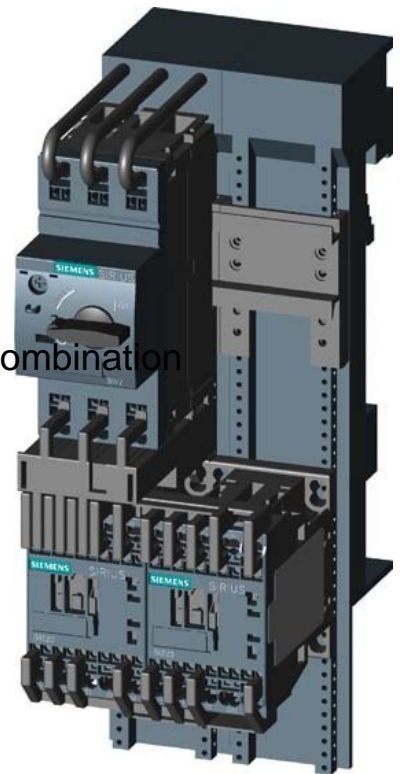

Motor starter combination Reversing starter 3RA22100JD152BB4

Allgemeine Informationen

Products_Model	ET0785761
EAN	4011209797949
Producer	Siemens Indus.Sector
Producer-Model	3RA22100JD152BB4
Producer-Typ	3RA2210-0JD15-2BB4
min. Order	
Class	Motorstarter/Motorstarterkombination

[Motor starter combination Reversing starter 3RA22100JD152BB4 online kaufen](#)