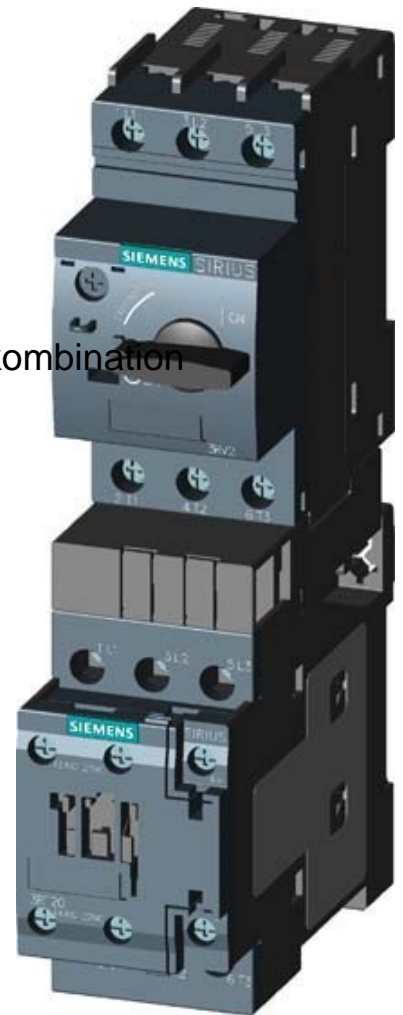

## Motor starter combination Direct starter 3RA21101JE161BB4

### Allgemeine Informationen

Products_Model	ET0785588
EAN	4011209795242
Producer	Siemens Indus.Sector
Producer-Model	3RA21101JE161BB4
Producer-Typ	3RA2110-1JE16-1BB4
min. Order	
Class	Motorstarter/Motorstarterkombination

[Motor starter combination Direct starter 3RA21101JE161BB4 online kaufen](#)