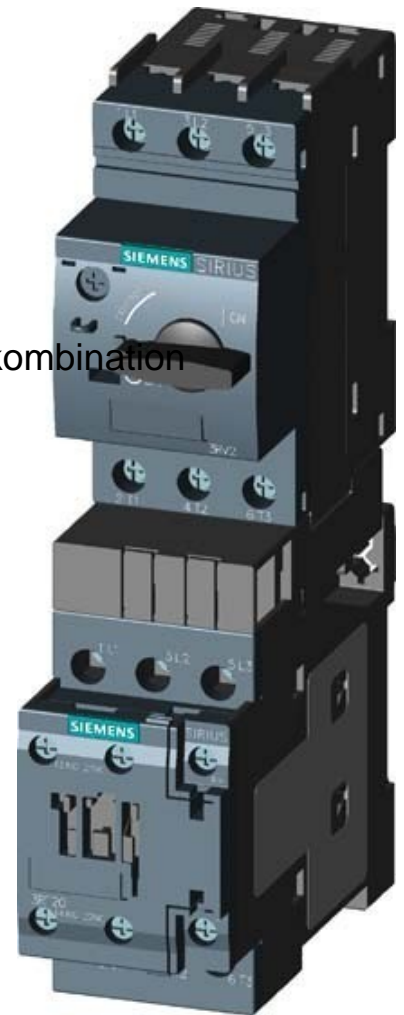

## Motor starter combination Direct starter 3RA21100GE151BB4

### Allgemeine Informationen

Products_Model	ET0785399
EAN	4011209795051
Producer	Siemens Indus.Sector
Producer-Model	3RA21100GE151BB4
Producer-Typ	3RA2110-0GE15-1BB4
min. Order	
Class	Motorstarter/Motorstarterkombination

[Motor starter combination Direct starter 3RA21100GE151BB4 online kaufen](#)