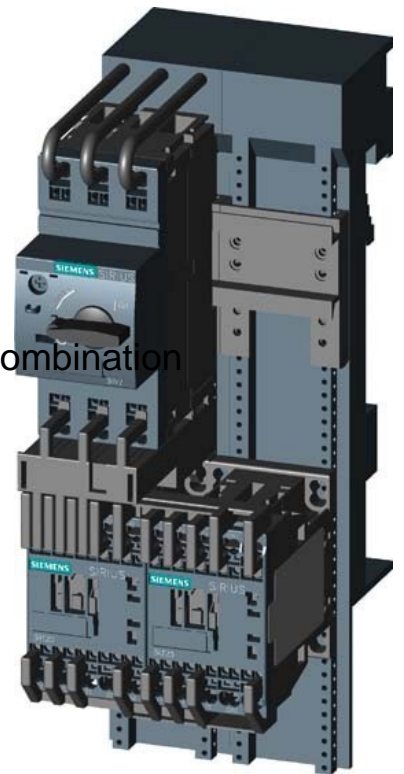

Motor starter combination Reversing starter 3RA22201JD240BB4

Allgemeine Informationen

Products_Model	ET0785880
EAN	4011209860926
Producer	Siemens Indus.Sector
Producer-Model	3RA22201JD240BB4
Producer-Typ	3RA2220-1JD24-0BB4
min. Order	
Class	Motorstarter/Motorstarterkombination

[Motor starter combination Reversing starter 3RA22201JD240BB4 online kaufen](#)