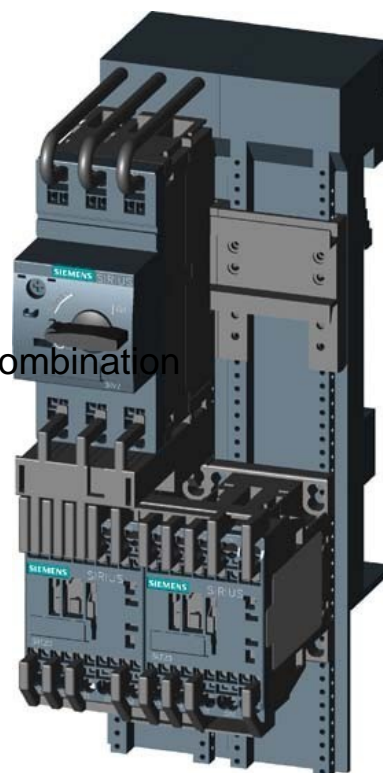

Motor starter combination Reversing starter 3RA22100DD152BB4

Allgemeine Informationen

Products_Model	ET0785719
EAN	4011209797901
Producer	Siemens Indus.Sector
Producer-Model	3RA22100DD152BB4
Producer-Typ	3RA2210-0DD15-2BB4
min. Order	
Class	Motorstarter/Motorstarterkombination

[Motor starter combination Reversing starter 3RA22100DD152BB4 online kaufen](#)