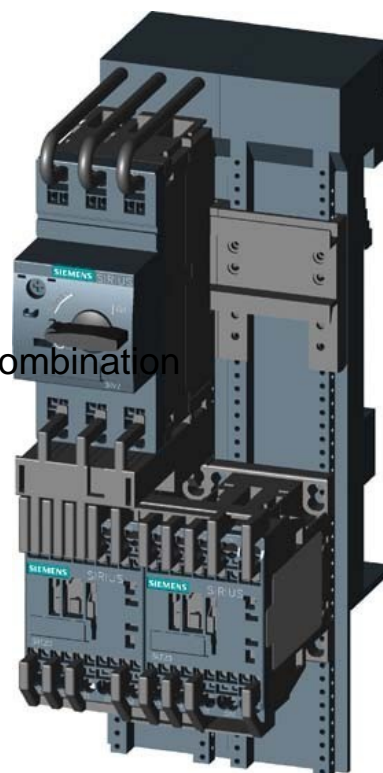

Motor starter combination Reversing starter 3RA22100CE152BB4

Allgemeine Informationen

Products_Model	ET0785713
EAN	4011209795525
Producer	Siemens Indus.Sector
Producer-Model	3RA22100CE152BB4
Producer-Typ	3RA2210-0CE15-2BB4
min. Order	
Class	Motorstarter/Motorstarterkombination

[Motor starter combination Reversing starter 3RA22100CE152BB4 online kaufen](#)