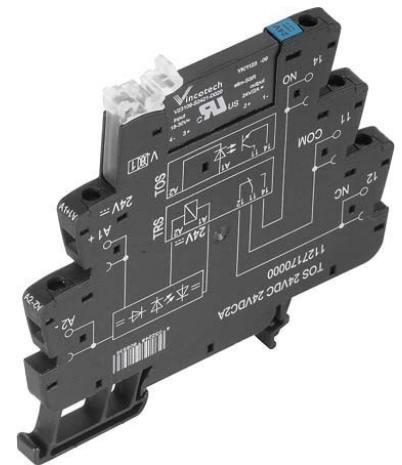

Optocoupler 5 V 24 V 2 A 1127140000

Allgemeine Informationen

Products_Model	ET0793228
EAN	4032248908509
Producer	Weidmüller
Producer-Model	1127140000
Producer-Typ	TOS 5VDC 24VDC2A
min. Order	
Class	Optokoppler

Technische Informationen

Eingangsspannung	5...5V
Ausgangsspannung	24...24V
Bemessungsbetriebsstrom I_e	2A
Art des Digitalausgangs	

[Optocoupler 5 V 24 V 2 A 1127140000 online kaufen](#)