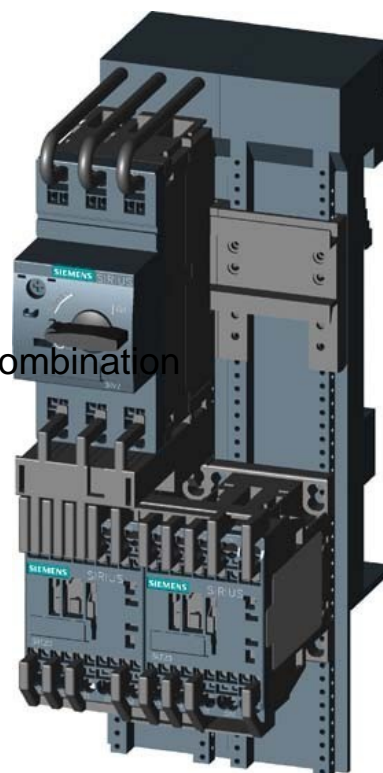

Motor starter combination Reversing starter 3RA22101CH152BB4

Allgemeine Informationen

Products_Model	ET0785797
EAN	4011209797482
Producer	Siemens Indus.Sector
Producer-Model	3RA22101CH152BB4
Producer-Typ	3RA2210-1CH15-2BB4
min. Order	
Class	Motorstarter/Motorstarterkombination

[Motor starter combination Reversing starter 3RA22101CH152BB4 online kaufen](#)