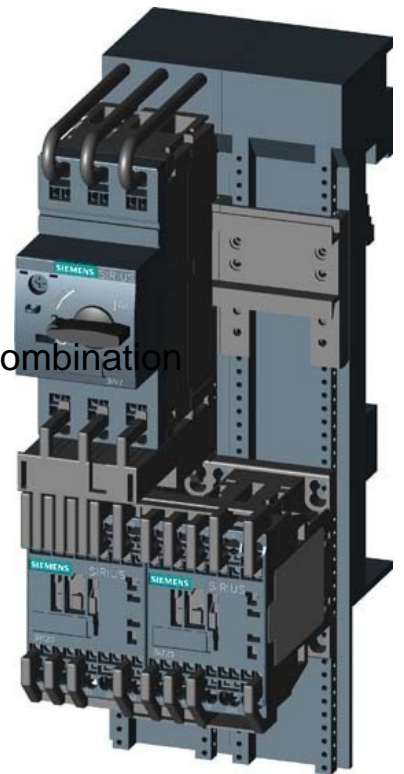

## Motor starter combination Reversing starter 3RA22101CD152BB4

### Allgemeine Informationen

Products_Model	ET0785793
EAN	4011209797987
Producer	Siemens Indus.Sector
Producer-Model	3RA22101CD152BB4
Producer-Typ	3RA2210-1CD15-2BB4
min. Order	
Class	Motorstarter/Motorstarterkombination

[Motor starter combination Reversing starter 3RA22101CD152BB4 online kaufen](#)