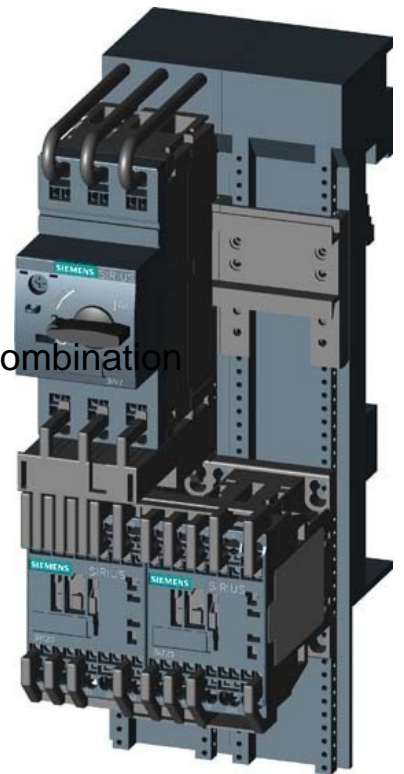

Motor starter combination Reversing starter 3RA22101CD152BB4

Allgemeine Informationen

Products_Model	ET0785793
EAN	4011209797987
Producer	Siemens Indus.Sector
Producer-Model	3RA22101CD152BB4
Producer-Typ	3RA2210-1CD15-2BB4
min. Order	
Class	Motorstarter/Motorstarterkombination

[Motor starter combination Reversing starter 3RA22101CD152BB4 online kaufen](#)