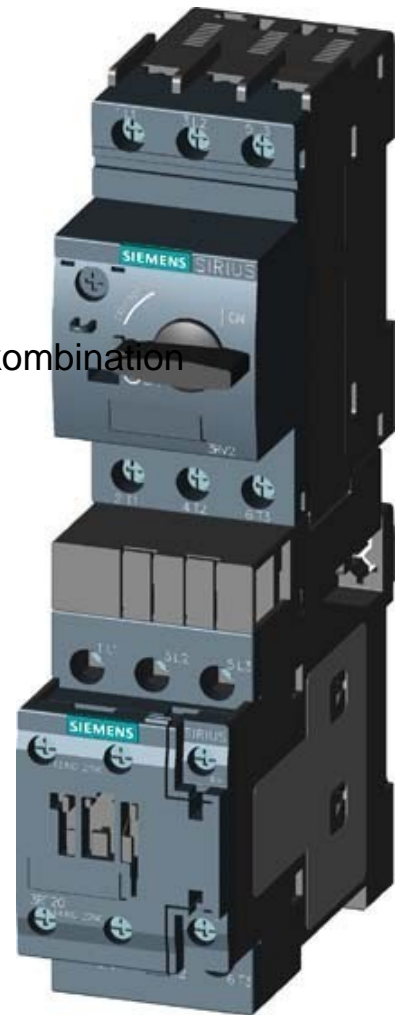

## Motor starter combination Direct starter 3RA21100GD151BB4

### Allgemeine Informationen

Products_Model	ET0785397
EAN	4011209796607
Producer	Siemens Indus.Sector
Producer-Model	3RA21100GD151BB4
Producer-Typ	3RA2110-0GD15-1BB4
min. Order	
Class	Motorstarter/Motorstarterkombination

[Motor starter combination Direct starter 3RA21100GD151BB4 online kaufen](#)