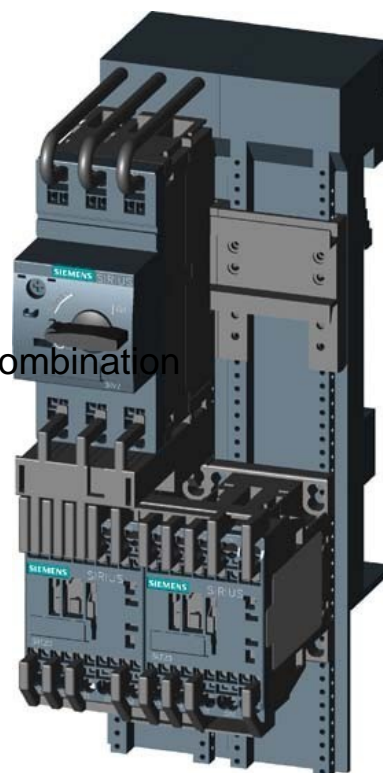

Motor starter combination Reversing starter 3RA22100JE152BB4

Allgemeine Informationen

Products_Model	ET0785763
EAN	4011209795570
Producer	Siemens Indus.Sector
Producer-Model	3RA22100JE152BB4
Producer-Typ	3RA2210-0JE15-2BB4
min. Order	
Class	Motorstarter/Motorstarterkombination

[Motor starter combination Reversing starter 3RA22100JE152BB4 online kaufen](#)