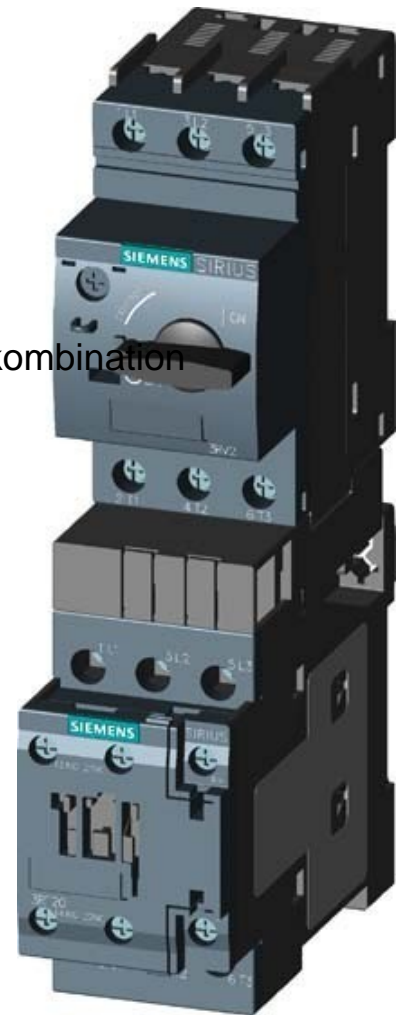

## Motor starter combination Direct starter 3RA21100EH151BB4

### Allgemeine Informationen

Products_Model	ET0785385
EAN	4011209796324
Producer	Siemens Indus.Sector
Producer-Model	3RA21100EH151BB4
Producer-Typ	3RA2110-0EH15-1BB4
min. Order	
Class	Motorstarter/Motorstarterkombination

[Motor starter combination Direct starter 3RA21100EH151BB4 online kaufen](#)