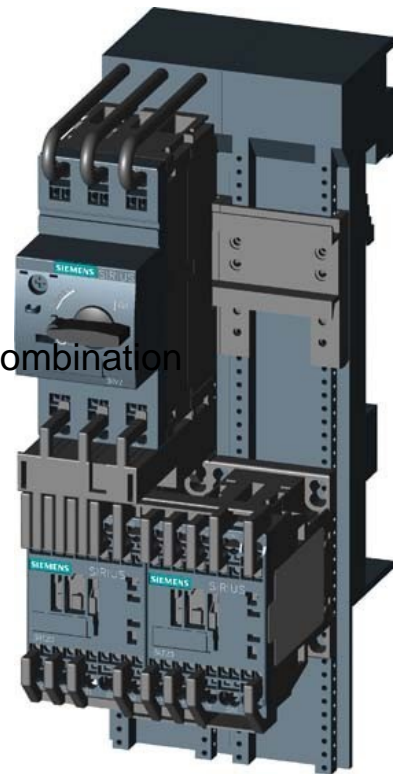

Motor starter combination Reversing starter 3RA22201KB240BB4

Allgemeine Informationen

| | |
|----------------|--------------------------------------|
| Products_Model | ET0785882 |
| EAN | 4011209860872 |
| Producer | Siemens Indus.Sector |
| Producer-Model | 3RA22201KB240BB4 |
| Producer-Typ | 3RA2220-1KB24-0BB4 |
| min. Order | |
| Class | Motorstarter/Motorstarterkombination |

[Motor starter combination Reversing starter 3RA22201KB240BB4 online kaufen](#)