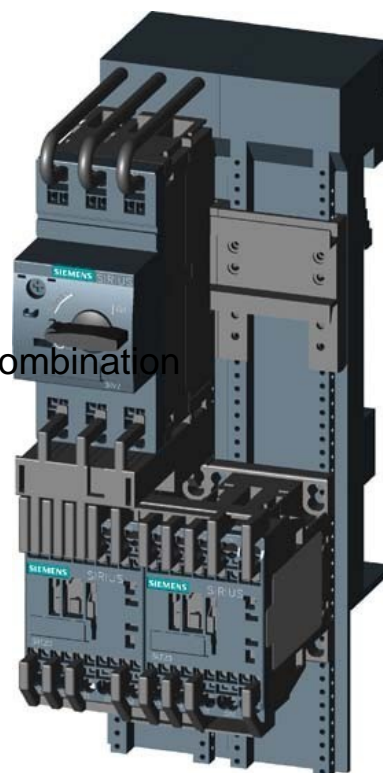

## Motor starter combination Reversing starter 3RA22104AE182BB4

### Allgemeine Informationen

|                |                                      |
|----------------|--------------------------------------|
| Products_Model | ET0785862                            |
| EAN            | 4011209795655                        |
| Producer       | Siemens Indus.Sector                 |
| Producer-Model | 3RA22104AE182BB4                     |
| Producer-Typ   | 3RA2210-4AE18-2BB4                   |
| min. Order     |                                      |
| Class          | Motorstarter/Motorstarterkombination |

[Motor starter combination Reversing starter 3RA22104AE182BB4 online kaufen](#)