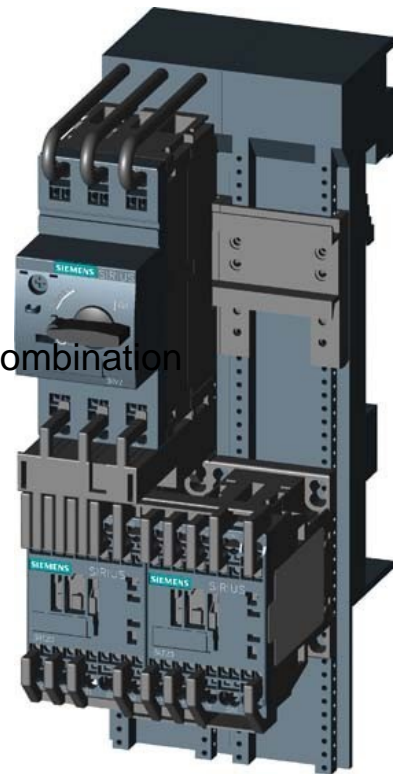

Motor starter combination Reversing starter 3RA22101KE172BB4

Allgemeine Informationen

Products_Model	ET0785854
EAN	4011209795648
Producer	Siemens Indus.Sector
Producer-Model	3RA22101KE172BB4
Producer-Typ	3RA2210-1KE17-2BB4
min. Order	
Class	Motorstarter/Motorstarterkombination

[Motor starter combination Reversing starter 3RA22101KE172BB4 online kaufen](#)