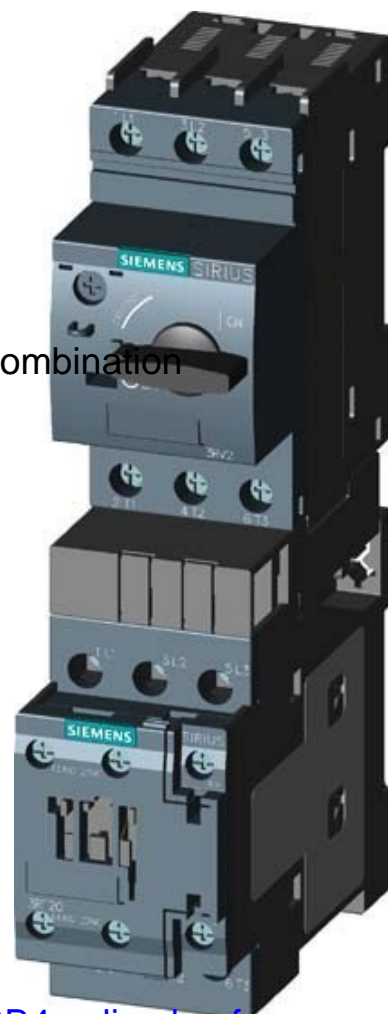

Motor starter combination Direct starter 3RA21204BD270BB4

Allgemeine Informationen

| | |
|----------------|--------------------------------------|
| Products_Model | ET0785664 |
| EAN | 4011209895645 |
| Producer | Siemens Indus.Sector |
| Producer-Model | 3RA21204BD270BB4 |
| Producer-Typ | 3RA2120-4BD27-0BB4 |
| min. Order | |
| Class | Motorstarter/Motorstarterkombination |

[Motor starter combination Direct starter 3RA21204BD270BB4 online kaufen](#)