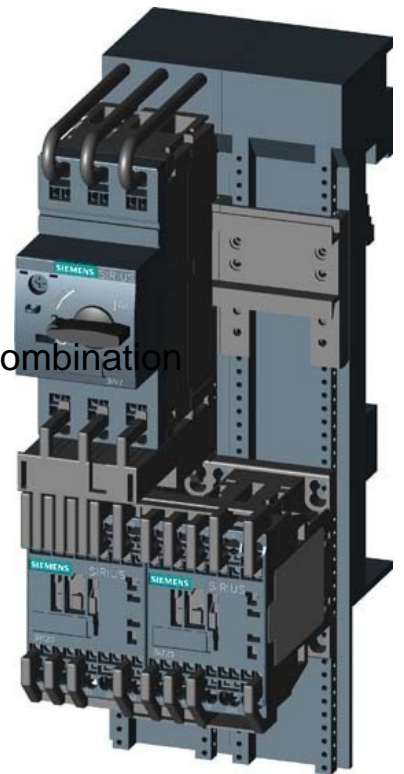

Motor starter combination Reversing starter 3RA22204CB270BB4

Allgemeine Informationen

Products_Model	ET0786190
EAN	4011209794597
Producer	Siemens Indus.Sector
Producer-Model	3RA22204CB270BB4
Producer-Typ	3RA2220-4CB27-0BB4
min. Order	
Class	Motorstarter/Motorstarterkombination

[Motor starter combination Reversing starter 3RA22204CB270BB4 online kaufen](#)