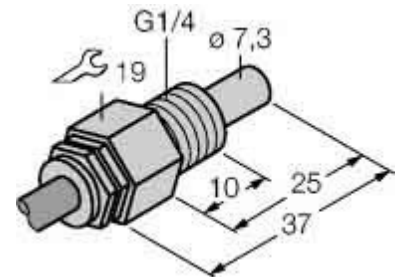

Insert/cover for communication technology 6870315

Allgemeine Informationen

Products_Model	ET6305287
EAN	4047101172799
Producer	Turck
Producer-Model	6870315
Producer-Typ	FCS-G1/4A4-NAEX
min. Order	
Class	

Technische Informationen

[Insert/cover for communication technology 6870315 online kaufen](#)