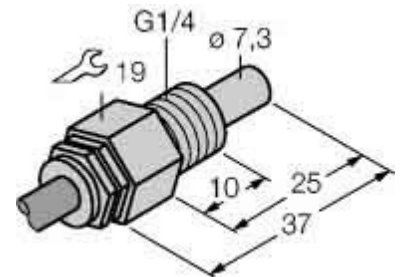

Insert/cover for communication technology 6870315

Allgemeine Informationen

| | |
|----------------|-----------------|
| Products_Model | ET6305287 |
| EAN | 4047101172799 |
| Producer | Turck |
| Producer-Model | 6870315 |
| Producer-Typ | FCS-G1/4A4-NAEX |
| min. Order | |
| Class | |

Technische Informationen

[Insert/cover for communication technology 6870315 online kaufen](#)