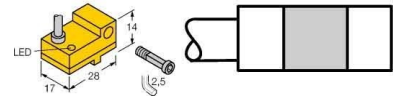

Magnetic proximity switch 1058400

Allgemeine Informationen

Products_Model	ET6305193
EAN	4047101064223
Producer	Turck
Producer-Model	1058400
Producer-Typ	BIM-NST-Y1X
min. Order	
Class	Magnetischer Näherungsschalter

Technische Informationen

[Magnetic proximity switch 1058400 online kaufen](#)