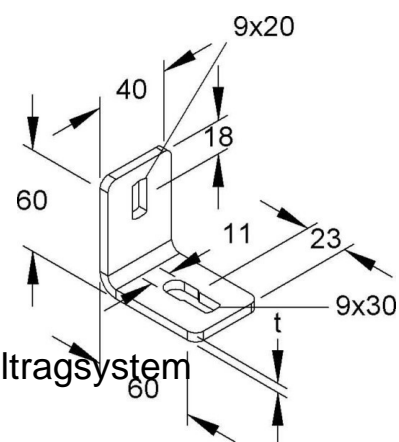

## Mounting material for cable support system Steel Other WWU 150/8

### Allgemeine Informationen

Products_Model	ET0411495
EAN	4013339194506
Producer	Niadax
Producer-Model	WWU 150/8
Producer-Typ	WWU 150/8
min. Order	
Class	Montagematerial für Kabeltragsystem