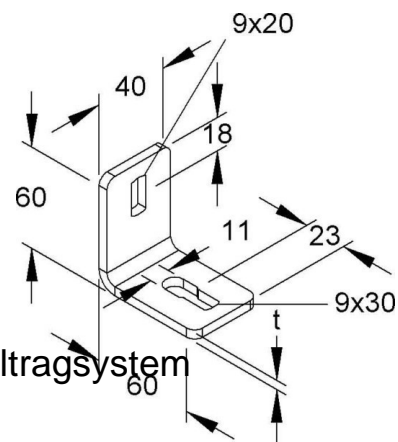

## Mounting material for cable support system Steel Other WWU 150/8

### Allgemeine Informationen

Products_Model	ET0411495
EAN	4013339194506
Producer	Niadax
Producer-Model	WWU 150/8
Producer-Typ	WWU 150/8
min. Order	
Class	Montagematerial für Kabeltragsystem