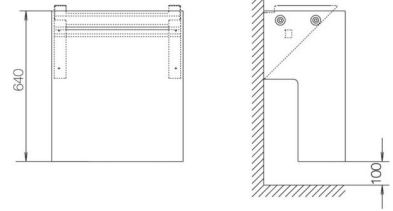

Mounting accessories (switchgear cabinet) SX011

Allgemeine Informationen

Products_Model	ET5602451
EAN	4015153178861
Producer	ABN Braun
Producer-Model	SX011
Producer-Typ	SX011
min. Order	
Class	Montagezubehör (Schaltschrank)

Technische Informationen

[Mounting accessories (switchgear cabinet) SX011 online kaufen](#)