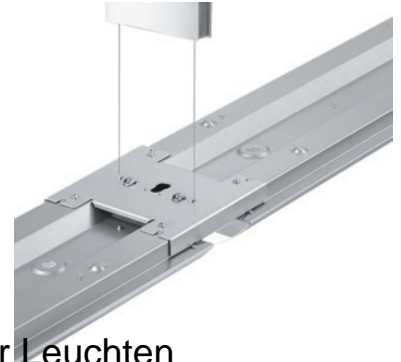

Mechanical accessories for luminaires Suspension cable 2147400

Allgemeine Informationen

Products_Model	ET1501269
EAN	4018242096749
Producer	Trilux
Producer-Model	2147400
Producer-Typ	03331 M-SL
min. Order	
Class	Mechanisches Zubehör für Leuchten

Technische Informationen

Art des Zubehörs

Farbe

Werkstoff

[Mechanical accessories for luminaires Suspension cable 2147400 online kaufen](#)