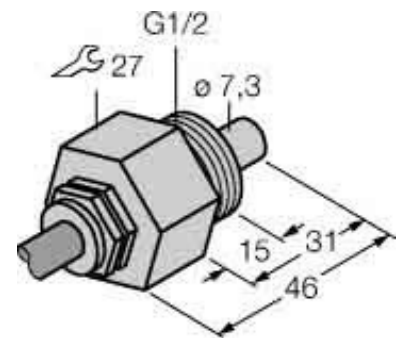

## Bend for cable ladder 6870412

### Allgemeine Informationen

Products_Model	ET6305279
EAN	4047101173659
Producer	Turck
Producer-Model	6870412
Producer-Typ	FCS-G1/2A4-NA/D100
min. Order	
Class	