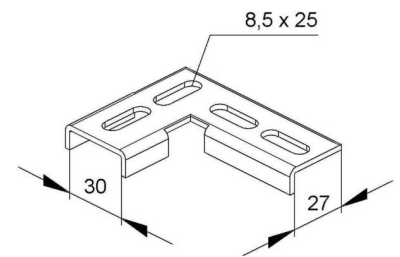

Coupler for support/profile rail C-profile Angle WVL 30

Allgemeine Informationen

| | |
|----------------|-----------------------------------|
| Products_Model | ET0477833 |
| EAN | 4013339159000 |
| Producer | Niadax |
| Producer-Model | WVL 30 |
| Producer-Typ | WVL 30 |
| min. Order | |
| Class | Verbinder für Stiel/Profilschiene |