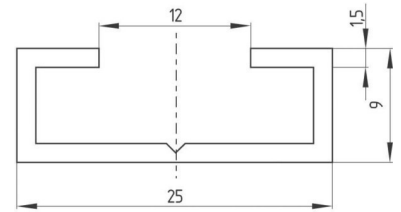

Accessories for position switches 101153893

Allgemeine Informationen

Products_Model	ET0719061
EAN	4030661289120
Producer	Schmersal
Producer-Model	101153893
Producer-Typ	SE-AL10-1250
min. Order	
Class	Taktiler Sensor