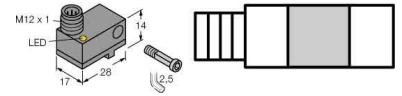

Magnetic proximity switch 4685401

Allgemeine Informationen

| | |
|----------------|--------------------------------|
| Products_Model | ET0717687 |
| EAN | 4047101104394 |
| Producer | Turck |
| Producer-Model | 4685401 |
| Producer-Typ | BiM-NST-AP6XH1141S34 |
| min. Order | |
| Class | Magnetischer Näherungsschalter |